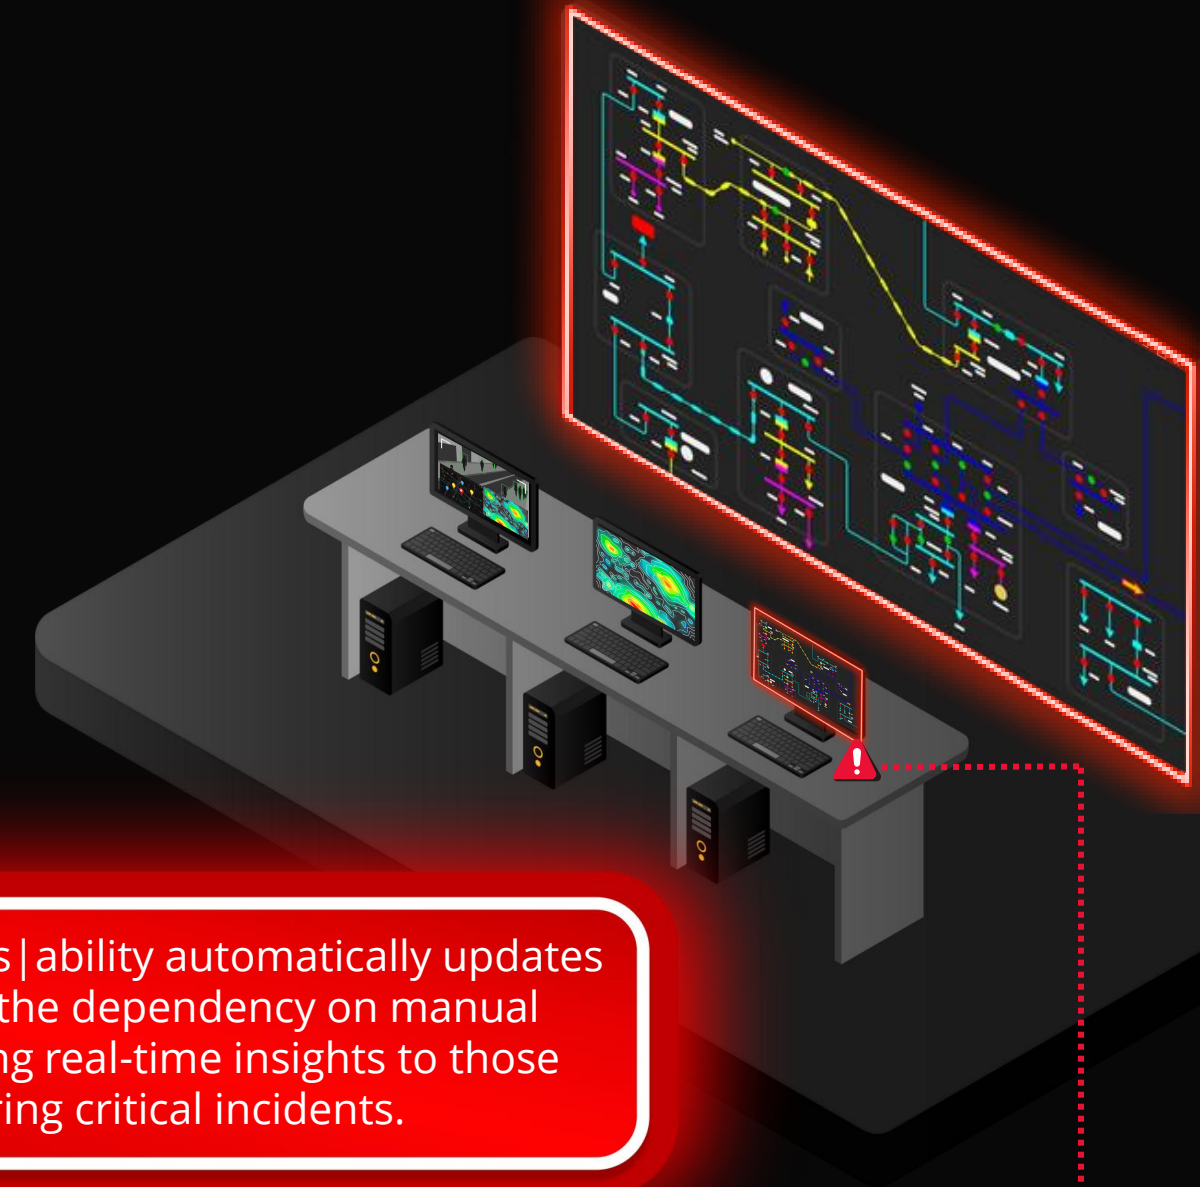

Control Room Display Wall

Other Displays

Desktop/Remote User

Mobile Devices

Capabilities can be extended across the entire network.

Systems

dashboards

cameras

screens

applications

Respond instantly with context automatically delivered from integrated alarms to any user.

When an event occurs, vis|ability automatically updates key personnel, removing the dependency on manual intervention and delivering real-time insights to those who need them most during critical incidents.

Systems

dashboards

cameras

screens

applications

Respond instantly with context automatically delivered from integrated alarms to any user.

Other Displays

Desktop/Remote User