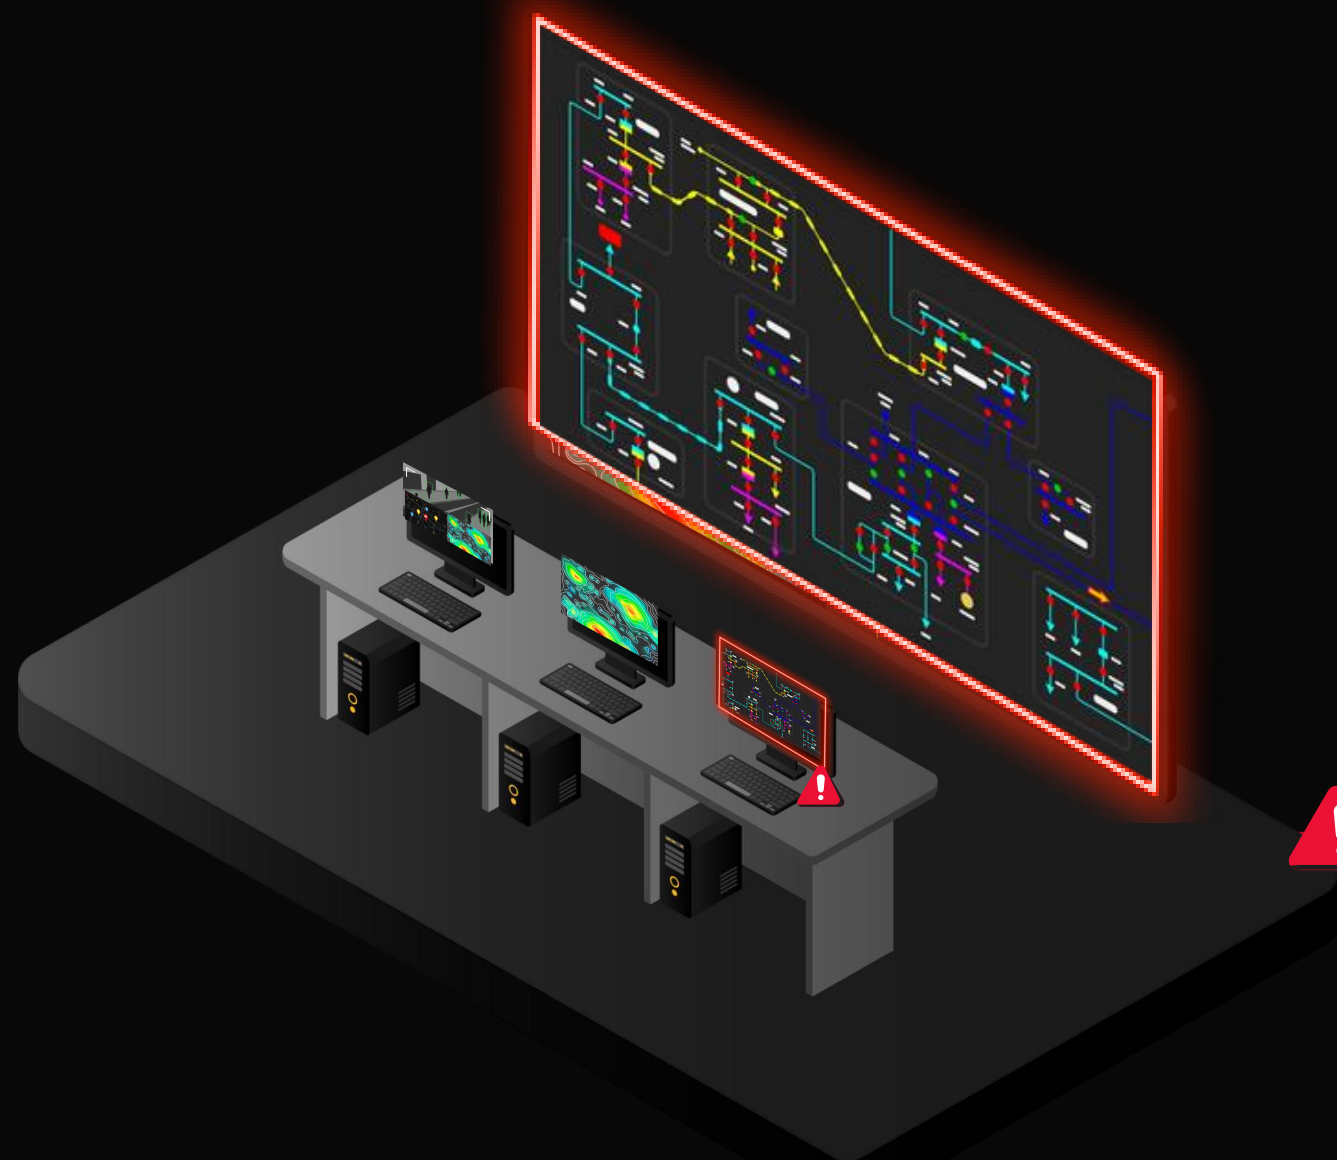

screens

applications

Respond instantly with context automatically delivered from integrated alarms to any user.

When an event occurs, vis|ability automatically updates key personnel, removing the dependency on manual intervention and delivering real-time insights to those who need them most during critical incidents.

Systems

dashboards

cameras

screens

applications

Respond instantly with context automatically delivered from integrated alarms to any user.

Other Displays

Desktop/Remote User

Mobile Devices

Systems

dashboards

cameras

screens

applications

Display Node
Turns any display - single monitor or array - into content destination.

Desktop Client/Web Client
Manage content sources in **Spaces** or Displays, anywhere on the network.

Web Portal
View Spaces or Sources from any device via a web browser

Link
Integrations that automatically update Spaces and Displays.

System Manager
Register and authenticate all Users, Spaces, Sources, Displays.