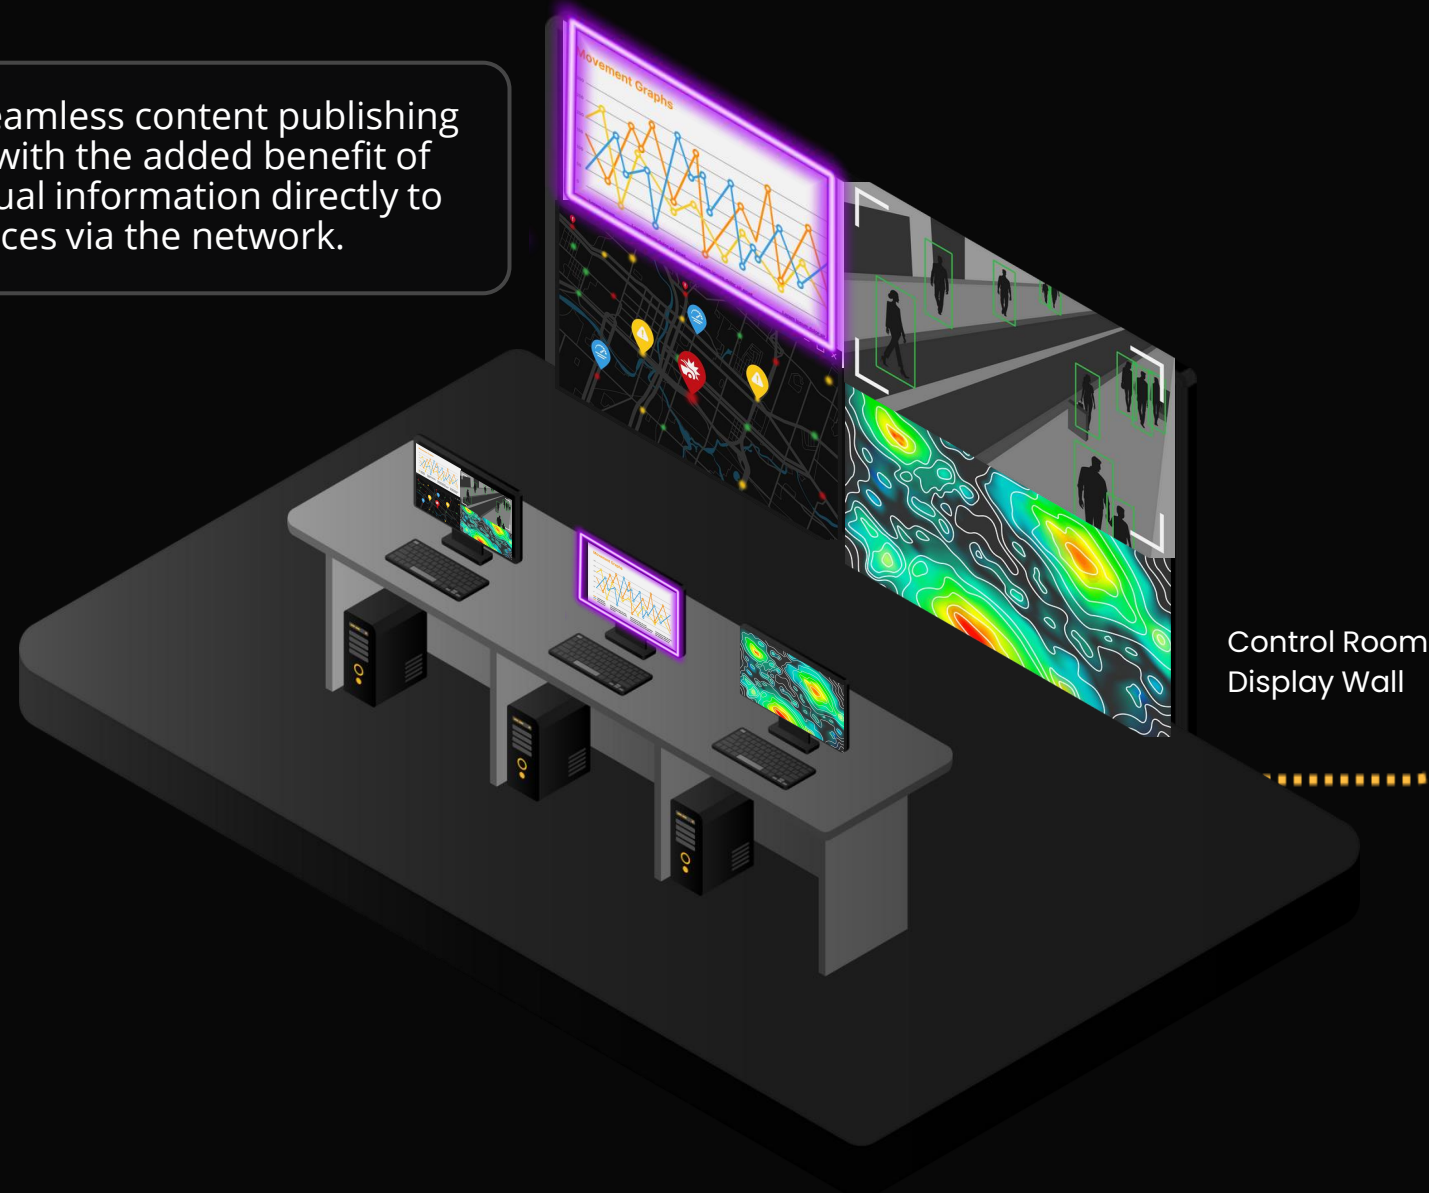

See all relevant content, manage it seamlessly from any user to any display.

Systems

dashboards

cameras

screens

applications

**Share that content
with people and
displays in real time**

Systems

Other Displays

Systems

dashboards

cameras

screens

applications

Share that content with people and displays in real time

This allows seamless content publishing and viewing, with the added benefit of delivering visual information directly to personal devices via the network.

Control Room Display Wall

Other Displays

Desktop/Remote User

Capabilities can be extended across the entire network.

Systems

dashboards

cameras

screens

applications

Share that content with people and displays in real time

This allows seamless content publishing and viewing, with the added benefit of delivering visual information directly to personal devices via the network.