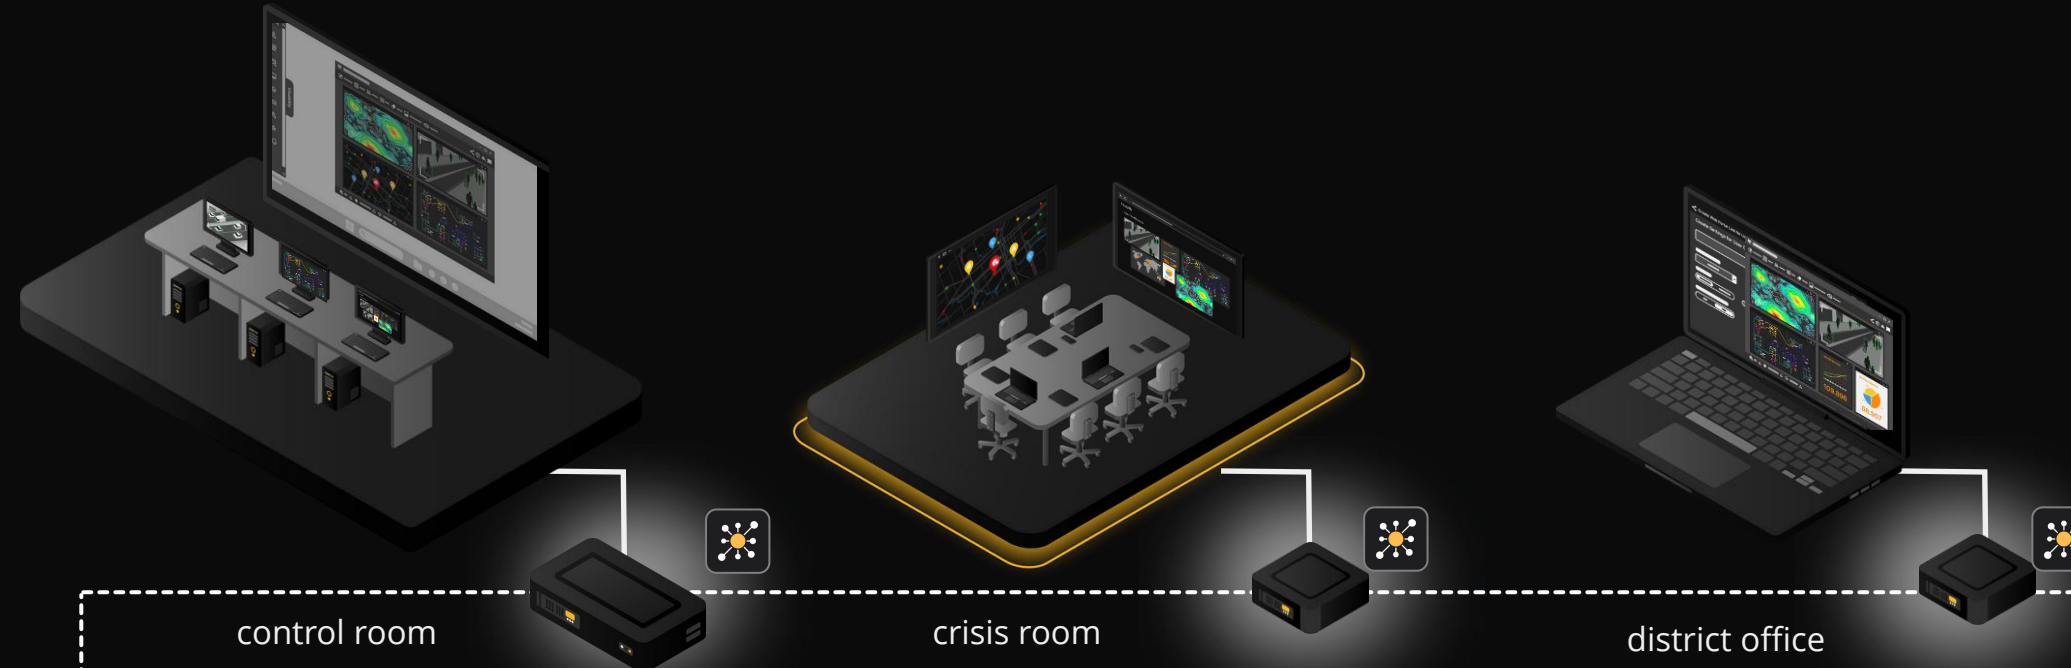

See all relevant content, manage it seamlessly from any user to any display.

Systems

dashboards

cameras

screens

applications

**Share that content
with people and
displays in real time**

Systems

Mobile Devices

Systems

dashboards

cameras

screens

applications

Display Node
Turns any display - single monitor or array - into content destination.

Desktop Client/Web Client
Manage content sources in **Spaces** or Displays, anywhere on the network.

Web Portal
View Spaces or Sources from any device via a web browser

Link
Integrations that automatically update Spaces and Displays.

System Manager
Register and authenticate all Users, Spaces, Sources, Displays.

Click icon to learn more

Places

People

Systems

displays

users

sources

vis|ability **seamlessly**
integrates with clients'
existing technology
environment.